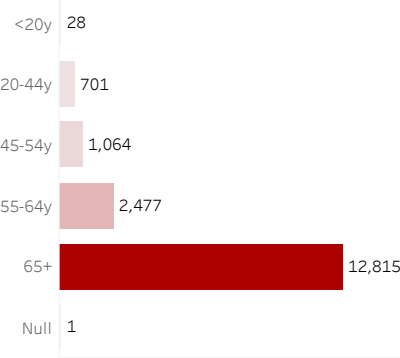

COVID-19 Deaths (total)

17,086

New COVID-19 Deaths Reported Today

-6

Hover over the icon to get more information on the data in this dashboard.

COVID-19 Deaths by County

Data will not be shown for counties with fewer than three deaths.

COVID-19 Deaths by Date of Death

Recent deaths may not be reported yet. Cases missing the date of death are excluded from the graph above, but are included in all other numbers.

COVID-19 Deaths by Gender

COVID-19 Deaths by Age Group

COVID-19 Deaths by Race/Ethnicity

Date Updated: 4/11/2021