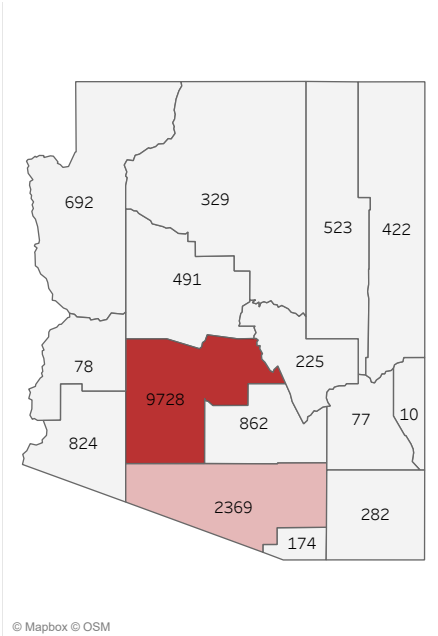

COVID-19 Deaths (total)

17,086

New COVID-19 Deaths Reported Today

-6

Hover over the icon to get more information on the data in this dashboard.

COVID-19 Deaths by County

Data will not be shown for counties with fewer than three deaths.

COVID-19 Deaths by Date of Death

Recent deaths may not be reported yet. Cases missing the date of death are excluded from the graph above, but are included in all other numbers.

COVID-19 Deaths by Gender

COVID-19 Deaths by Age Group

COVID-19 Deaths by Race/Ethnicity

Date Updated: 4/11/2021