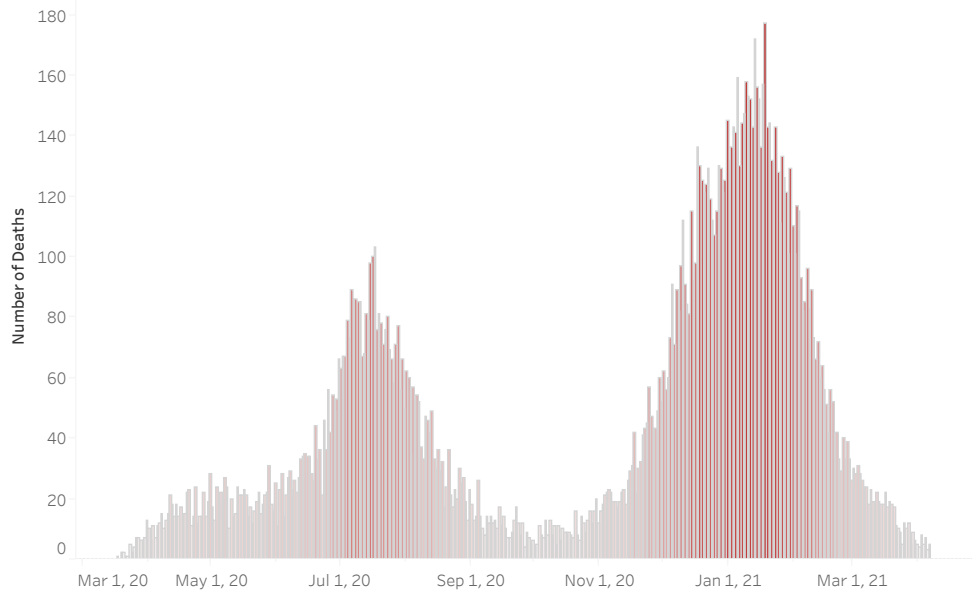

COVID-19 Deaths (total)

17,086

New COVID-19 Deaths Reported Today

-6

Hover over the icon to get more information on the data in this dashboard.

COVID-19 Deaths by County

Data will not be shown for counties with fewer than three deaths.

COVID-19 Deaths by Date of Death

Recent deaths may not be reported yet. Cases missing the date of death are excluded from the graph above, but are included in all other numbers.

COVID-19 Deaths by Gender