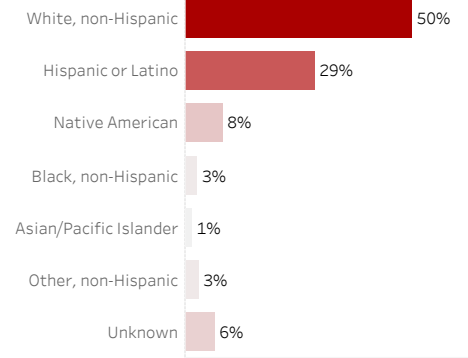

COVID-19 Deaths by Date of Death

Recent deaths may not be reported yet. Cases missing the date of death are excluded from the graph above, but are included in all other numbers.

COVID-19 Deaths by Gender

COVID-19 Deaths by Age Group

COVID-19 Deaths by Race/Ethnicity

Date Updated: 4/11/2021